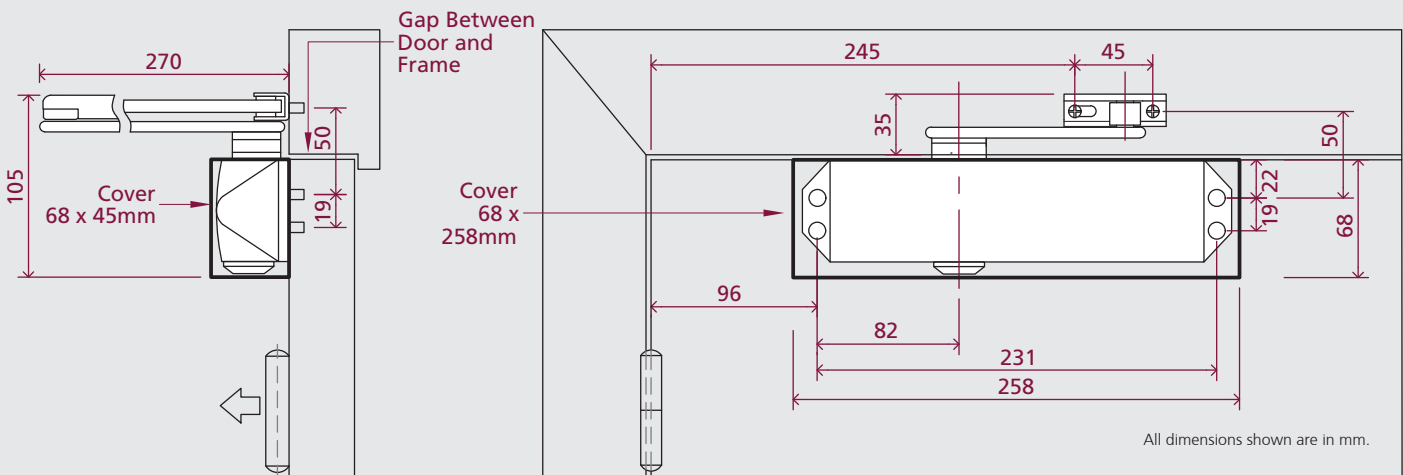

Finishes

See page 96 for more detail

SE
Silver

SNP
Satin Nickel

PNP
Polished Nickel

PVD
Polished Brass

AB
Antique Brass

BK
Black

1812