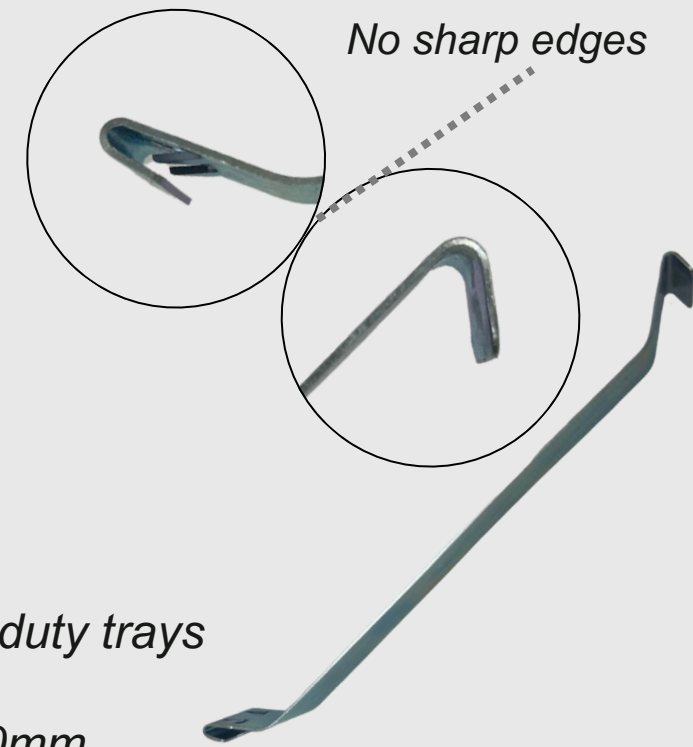

# LINIAN CABLE TRAY CLIP™

- No tensioning tools required - simply locks into place by hand
- Strong and simple to install
- Lightweight construction
- Use with any brand of cable tray
- Reusable sustainable design

## LINIAN CABLE TRAY CLIP™

**Fire rated** steel construction

**Quick installation**, reduces labour and project costs dramatically

**Prevents Premature Collapse of Cables** and complies with BS7671, 18th Edition

**Non corrosive** and weather resistant

**Manufactured in the UK**

**Suitable for light, medium and heavy duty trays**

**Available in 5 different sizes** from 50mm (Light) to 75mm - 225mm (Medium & Heavy)

**Completely eliminates** the requirement for any steel cable ties and tensioning tools

**Only 2-3 clips per length of cable tray required** for installations to be in accordance with the parameters set by BEAMA Guide to Premature Collapse (2022)