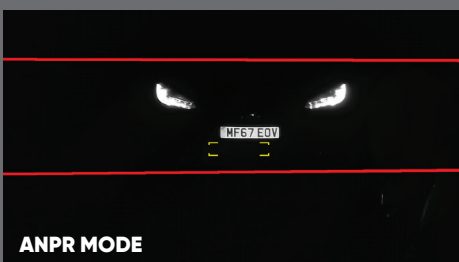

Hybrid
IR & Colour

SRPBNC5VFAIW

Video

Imaging Device	1/2.7"
Effective Pixels	5MP 2880(H)×1620(V)
Scanning System	Progressive CMOS
Min. Illumination	Colour 0.002lux @ F1.0(AGC ON) ; B/W 0 lux @ IR ON

Lens Type

Focal Length (Zoom Ratio)	2.8-12mm Motorised lens
Max. Aperture Ratio	F No. 1.2
Angular Field of View	H:113(W)-35(T)° V:59(W)-20(T)° D: 138(W)-41(T)°
Min. Object Distance	1.5m
Lens Type	Ø16.7

Operational

IR LED	4
WarmLight	4
IR Viewable Length	35m
WarmLight Viewable Length	30m
Type of complementary light	Hybrid (IR and Colour)

KEY FEATURES

NIGHT COLOUR MODE
Light on

ANPR MODE

WHERE

Car parks, intersections, hotels, schools, and large public spaces, commercial buildings, and warehouses.

WHY

Our 5MP Hybrid bullet offers a focal length of 2.8-12mm. We recommend it for number plate reading up to 15m. Equipped with a built-in base installation couldn't be easier. Dual illuminators, choose from warm light (30m) and IR (80m). Built in red and blue warning lights and siren for alarm activation.